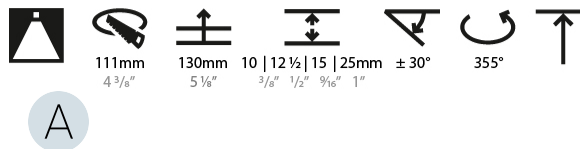

PHYSICAL

Shape: Round
Diameter (mm): 107
Diameter (in): 4 3/16
Height (mm): 112
Height (in): 4 7/16
Ceiling Thickness (mm): 10 / 12.5 / 15 / 25
Ceiling Thickness (in): 3/8 or 1/2 or 9/16 or 1
Min. Recessing Depth (mm): 130
Min. Recessing Depth (in): 5 1/8
Light Distribution: Adjustable / Downlight
Weight (kg): 0.596
Weight (lbs): 1.31
Fixture Finish: SSR / BKV / CWI / CRY / HAB / UFT / ITA / RUA / FTG / MYG / LOD / PUS / FRO / FUP / KIA / POP / BLS / SPG / MEY / GOH / GUM / CHC / COM / ABZ / JAG / OBR / MOS / ROR
Fixture Material: Aluminum Die Cast
Cut-out Measurements: Ø 111mm / 4 3/8"
Upon Request: Unique Ceiling Thickness

ELECTRICAL

Lamp Type: LED (Zhaga Standard)
Input Wattage (W): 13.2 / 16.5
Total Output Wattage (W): 12.1 / 14.7
Dimming: Tri-Mode (Non-Dimming and Phase Dimming (120Vac only) and 0-10V Dimming)
Driver Included: No
Driver Location: Recessed Housing
Driver Type: Constant Current - Universal
Driver Class: Class 2
Housing: See components
Input Voltage (V): 120 - 277
Constant Current (MA): 350

LED

Number of LEDs: 1
Color Temperature (°K): 2700 / 3000 / 3500 / 4000
Max. Delivered Lumen (lm): 850 / 950 / 1019 / 1040
Nominal Lumen (lm): 960 / 1070 / 1156 / 1180
CRI: >90 CRI
Lamp Life (hrs): 50000
Upon Request: RGB-W Tunable White Special Color Temperature Special LED

OPTICAL

Reflector: 10
Adjustability: Rotational 355°; Tilt 30°
Upon Request: Special Beam Angles

RATINGS AND CERTIFICATIONS